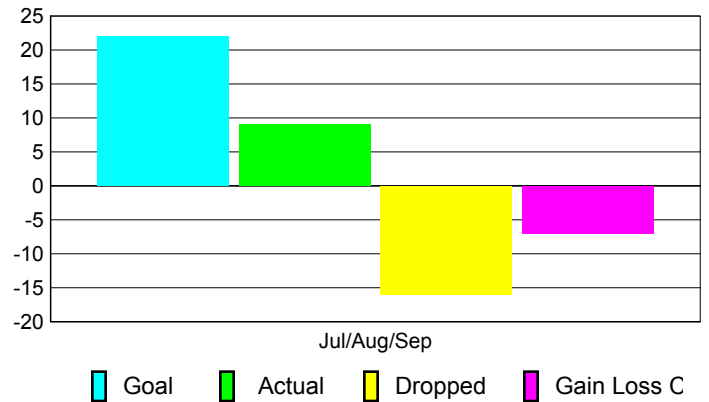

### YTD Status Quo Clubs 2010-2011

Status Quo Clubs Compared to Status Quo Members

## MEMBERSHIP

**Membership Results**  
2010-2011

**Membership**  
2009-2010

Month	Net Memb Goal	Actual New Memb	Actual Dropped Memb	Gain/Loss of Memb	Gain/Loss of Memb
Jul/Aug/Sep	22	9	-16	-7	-12
<b>Totals</b>	<b>22</b>	<b>9</b>	<b>-16</b>	<b>-7</b>	<b>-12</b>

### Membership Results 2010-2011

Goal, New, Dropped, Gain/Loss

### Comparison of Membership Gain/Loss

Current Year Compared to the Previous Year